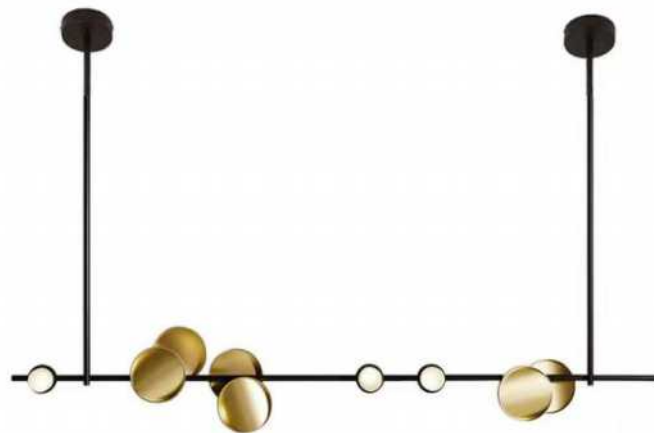

Antonovich

The logo for Antonovich Lighting features the word "Antonovich" in a dark blue, sans-serif font. The letter "A" is stylized in gold with a diagonal slash. Below "Antonovich" is a thin horizontal line, and underneath that, the word "LIGHTING" is written in a smaller, dark blue, spaced-out, sans-serif font.

S3001

Size:Φ600mm/800mm

Material:stainless steel

I3002

Size:L1200/1400/1600mm

Material:metal

A3003

Size:L1000/1200/1500/1800mm

Size:L900mm

Material:metal

I3007

Size:L900mm

Material:metal

I3008

Size:L900/1200mm

Material:metal

Size:L800/1150mm

Material:metal

S3022

Size: $\Phi 200 \times 260$

$\Phi 100 \times 380$

$\Phi 240 \times 270$

Material: metal

S3023