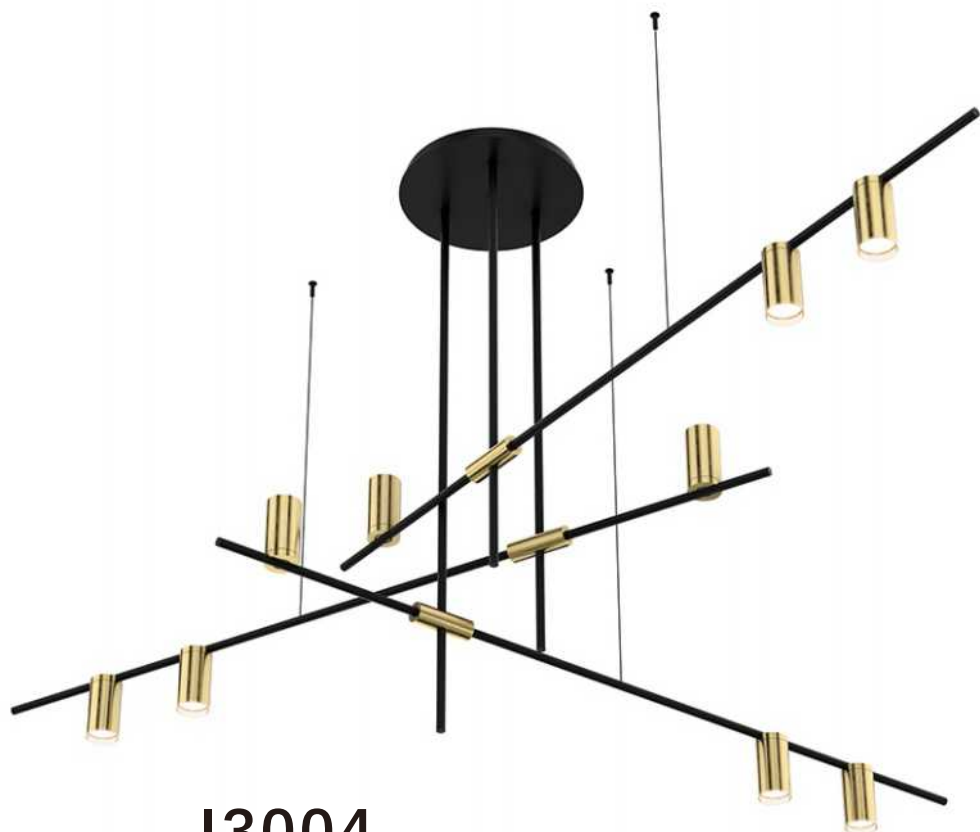

I3004

Size:L1200/C3
L1200/C4
L1400/C9
L1400/C12

Material:metal