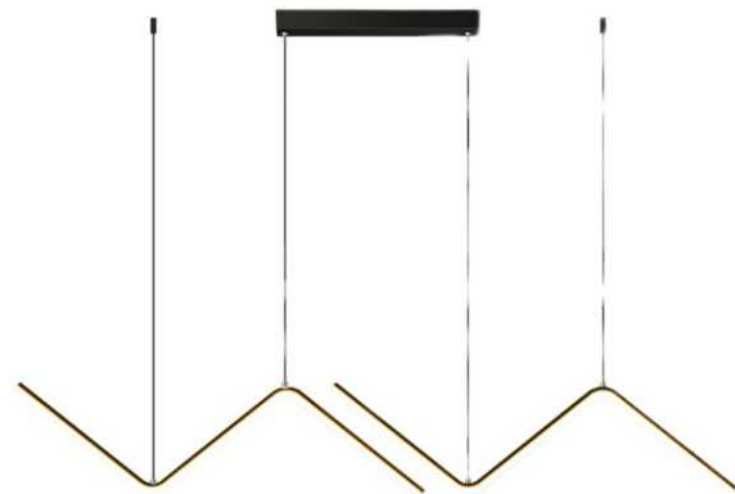

S3001

Size:Φ600mm/800mm

Material:stainless steel

I3002

Size:L1200/1400/1600mm

Material:metal

A3003

Size:L1000/1200/1500/1800mm

Material:aluminum

I3004

Size:L1200/C3
L1200/C4
L1400/C9
L1400/C12

Material:metal

I3005

Size:L1000/1200mm

Material:metal

I3006

Size:L900mm

Material:metal

I3007

Size:L900mm

Material:metal

I3008

Size:L900/1200mm

Material:metal

I3009

Size:L950/C5
L1400/C7

Material:metal

S3010

Size:L800/1000/1200/1500mm

Material:stainless steel

I3011

Size:L1100/1500/1800mm