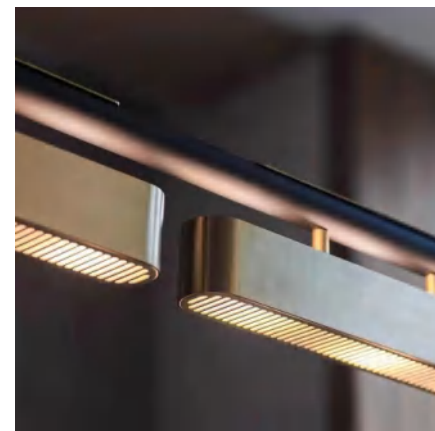

S3020

Size:L1000/C2
L1400/C3
L1800/C4

Material:metal